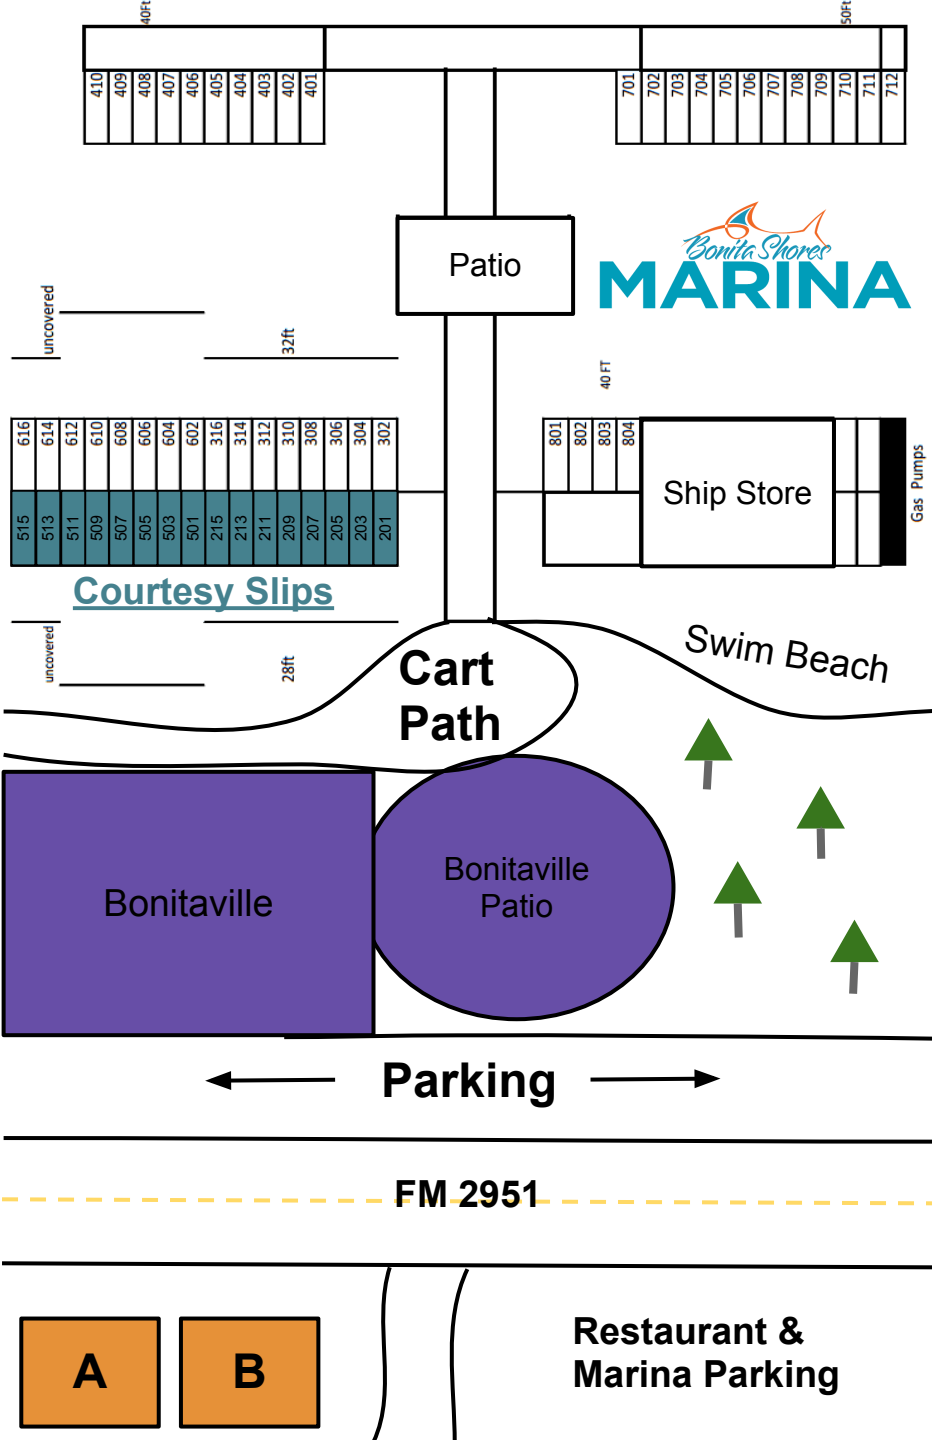

Bonita Shores

AT POSSUM KINGDOM LAKE

Cabins
Full hook up w/ meters
Full hook up, no meter
No Sewer

**Marina
Bonitaville
Cabins A/B**

FM 2951

Contact Information

Phone: 800-293-6650
 Restaurant: 940-779-3250
 Tod Pawley: 940-445-0865
 Lesa Pawley: 940-328-2411
 Website: www.bonitashorepk.com
 Email: info@bonitashorepk.com

RV Sites

- #1-#36-** Full hook-up w/ meters, 50 Amp
- #39-#48-** Full hook-up w/o meters, 50 Amp
- #62-65-** No sewer, 30 Amp (110 plug)

Cabins

Cabin #1-
 1 queen bed, 1 bath
 Couch with 2 recliners
 Loft 16 x 10 with queen mattress

Cabins #2-#5-

1 queen bed, 1 bath
 Couch with 2 recliners
 Loft-16 X 10 with queen mattress

Cabins A & B-

2 bed, 2 bath
 2 queen beds and couch pulls out into full

Check IN- 3:00 PM
Check OUT- 12:00 PM

Please check in or out at the park office or Bonitaville.
Please contact us for information about the boat slips.