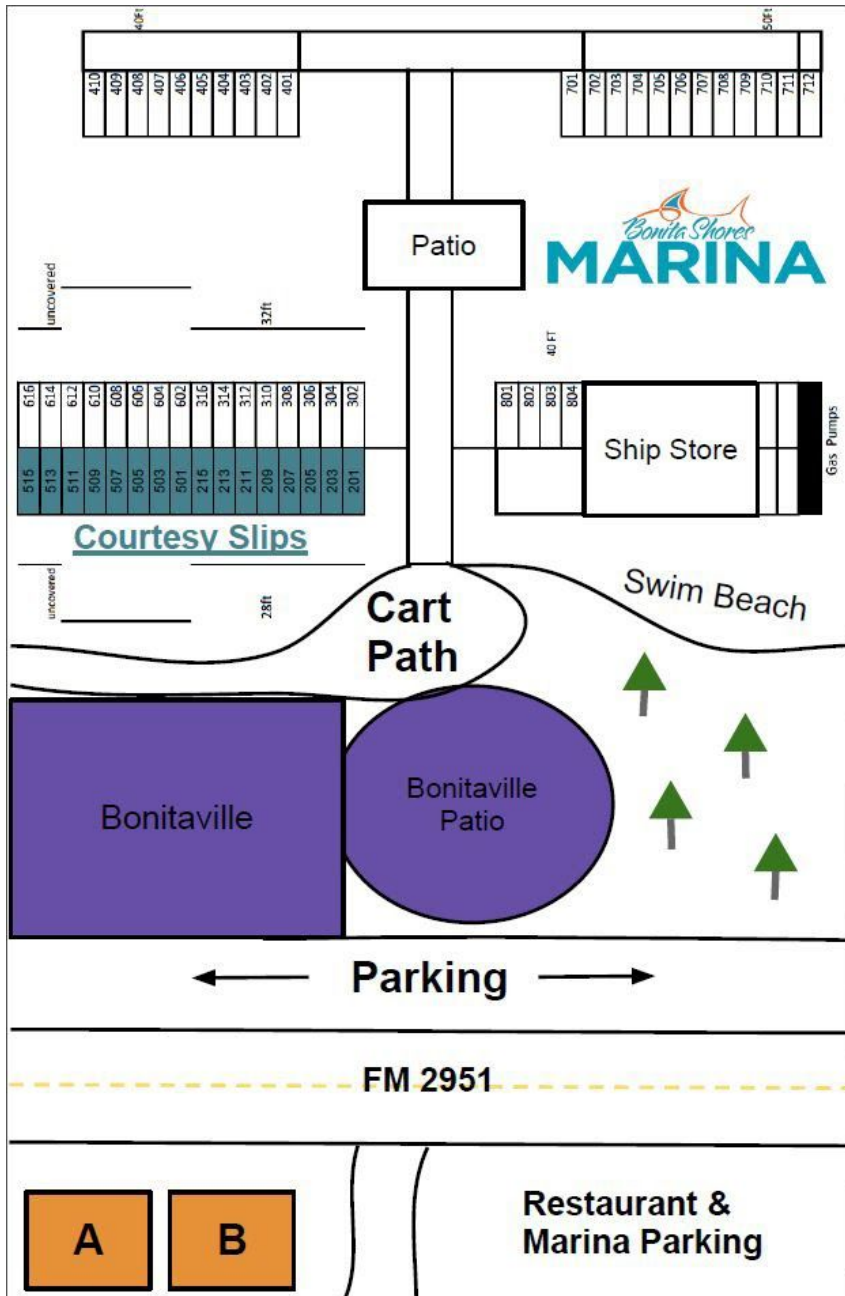

Bonita Shores

AT POSSUM KINGDOM LAKE

Cabins
 Full hook up w/ meters
 Full hook up, no meter
 No Sewer

Marina
Bonitaville
Cabins A/B

1800 FM Rd 2951
Graford, Tx 76449

Contact Information

Phone: 800-293-6650
 Restaurant: 940-779-3250
 Tod Pawley: 940-445-0865
 Lesa Pawley: 940-328-2411
 Website: www.bonitashorepk.com
 Email: info@bonitashorespk.com

RV Sites

- #1-#36-** Full hook-up w/ meters, 50 Amp
- #39-#48-** Full hook-up w/o meters, 50 Amp
- #62-65-** No sewer, 30 Amp (110 plug)

Cabins

Cabin #1-

- 1 bed, 1 bath
- Queen bed and couch pulls out into a full
- Loft-16 X 10
- Screened in porch
- Fireplace

Please check in or out at the park office or Bonitaville.
Please contact us for information about the boat slips.